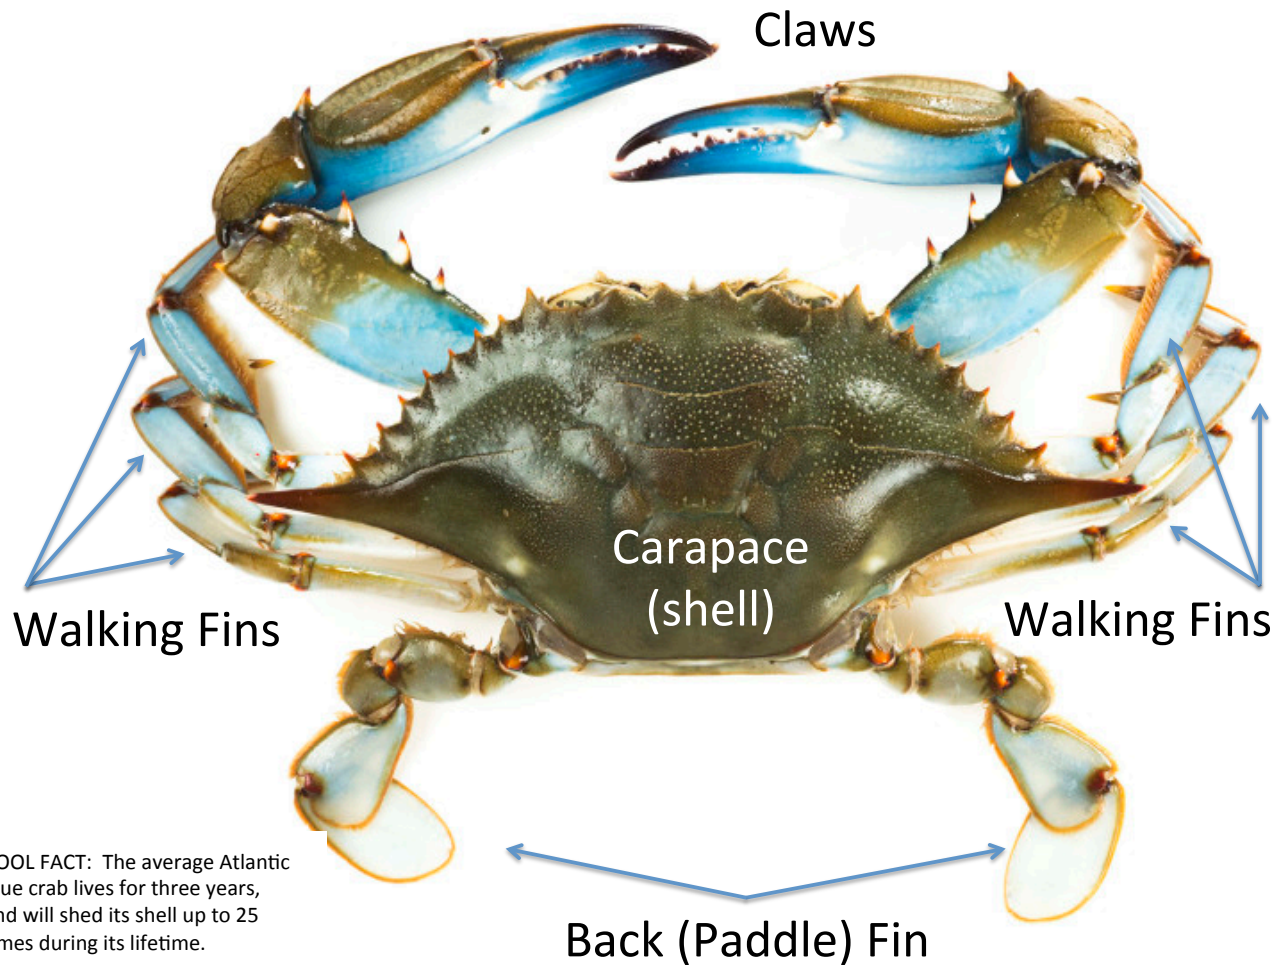

## Anatomy of the Atlantic Blue Crab

COOL FACT: The average Atlantic blue crab lives for three years, and will shed its shell up to 25 times during its lifetime.