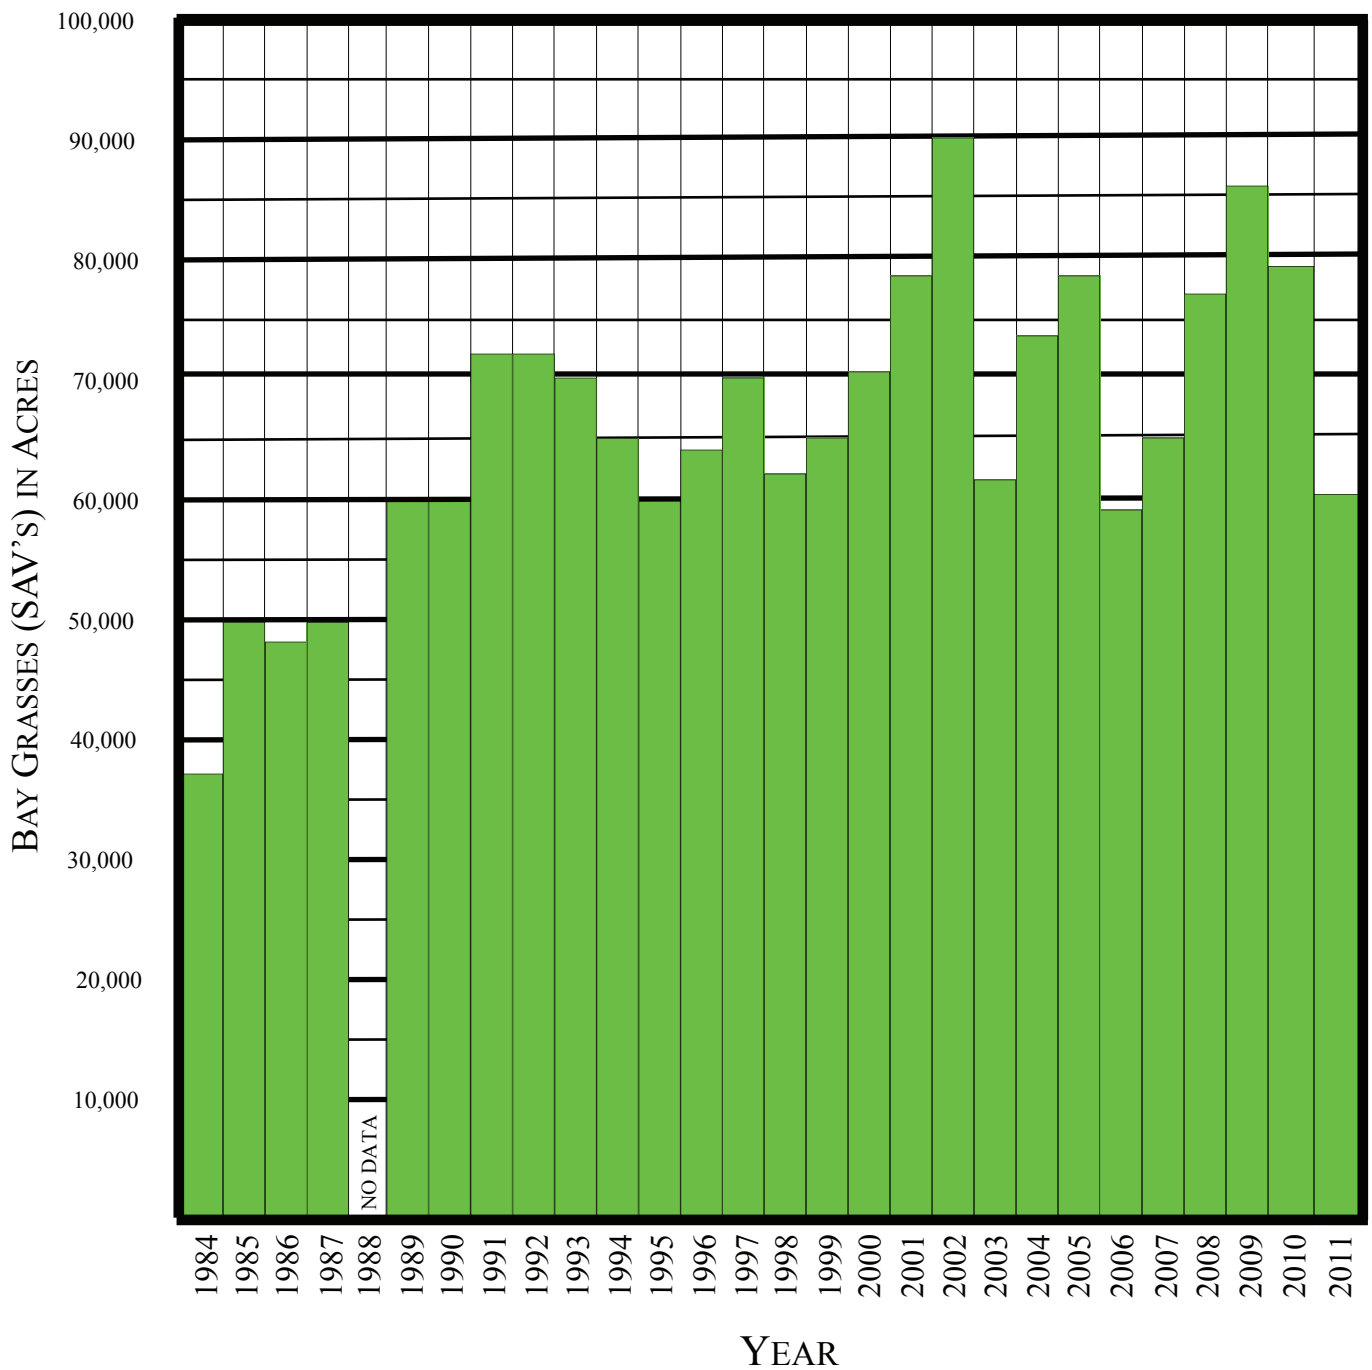

DATA

S.A.V. Acreage in the Chesapeake Bay 1984 - 2011

1984	37,000 acres	1995	60,000 acres	2006	59,000 acres
1985	50,000 acres	1996	64,000 acres	2007	65,000 acres
1986	48,000 acres	1997	70,000 acres	2008	77,000 acres
1987	50,000 acres	1998	62,000 acres	2009	86,000 acres
1988	no survey	1999	65,000 acres	2010	79,000 acres
1989	60,000 acres	2000	70,000 acres	2011	60,000 acres
1990	60,000 acres	2001	78,000 acres		
1991	72,000 acres	2002	90,000 acres		
1992	72,000 acres	2003	62,000 acres		
1993	70,000 acres	2004	73,000 acres		
1994	65,000 acres	2005	78,000 acres		

SAV ACREAGE IN THE CHESAPEAKE BAY 1984 - 2011

SAV ACREAGE IN THE CHESAPEAKE BAY 1984 - 2011